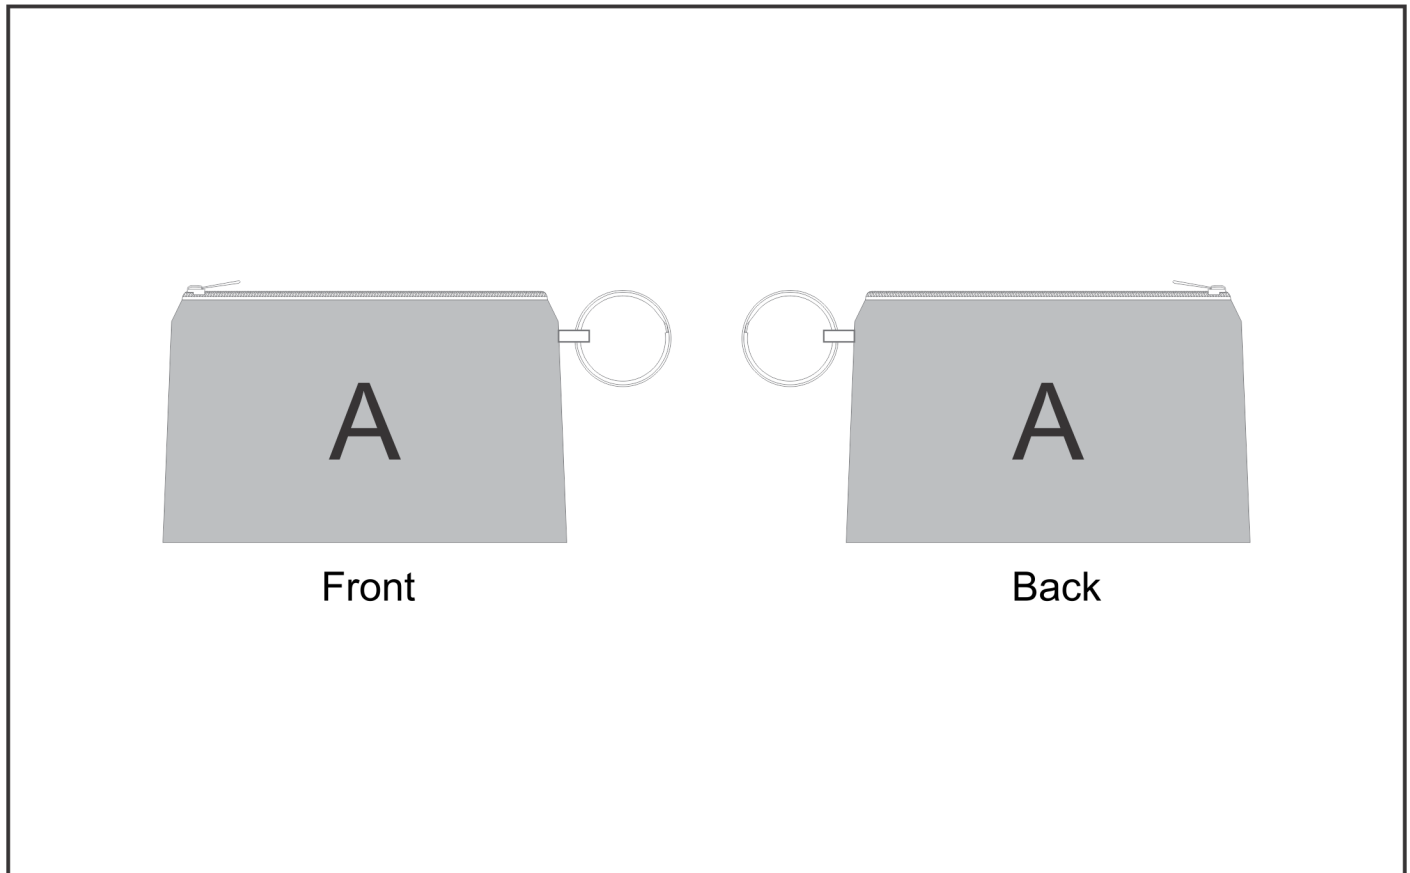

SG-HP-47-G

PPS Hoppla Kimberley Credit Card & Coin Purse

Need to know:

- Includes 1-Position Sublimation (setup fees apply)
- **Please Note: We cannot guarantee 100% logo Alignment on all Brandable Panels.**

Branding Options:

Position A

1. Custom Sublimation A (CPSUB-A)
Full Colour
Size: 210mm wide x 250mm high